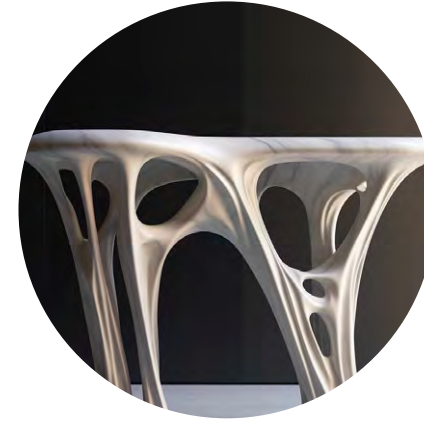

CONSOLE TABLES